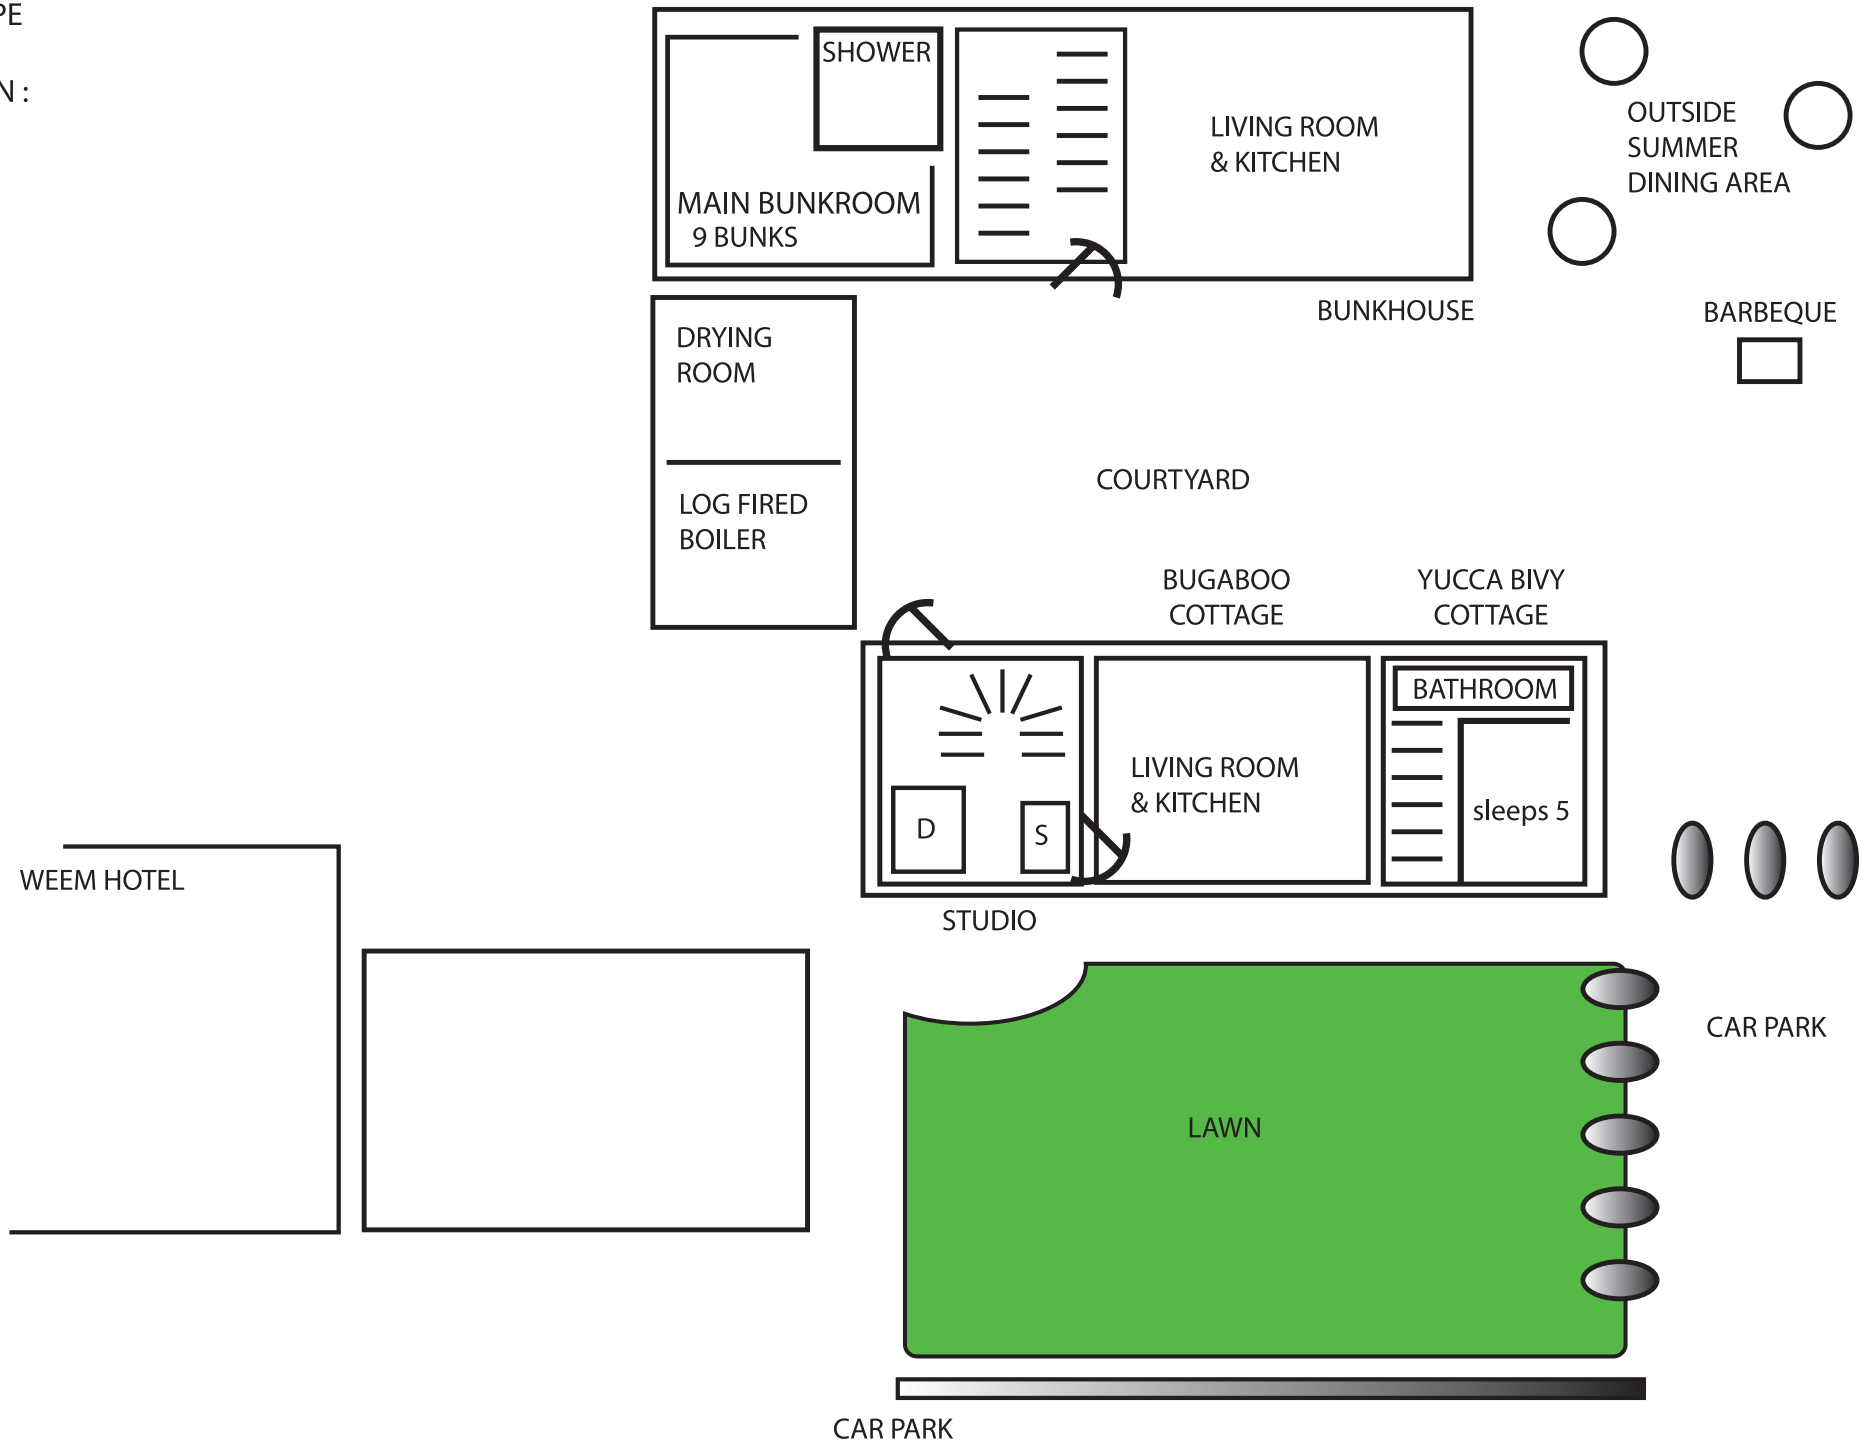

ADVENTURERS ESCAPE

GROUND FLOOR PLAN :

S = SINGLE BED

D = DOUBLE BED

ABERFELDY 1KM >>>